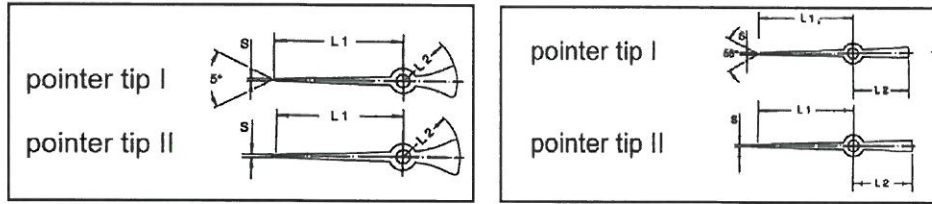

## Checklist for pointers

Please send it back to: / bitte ausgefüllt zurück an: info@bachmaier-klemmer.com

DIN

USA

Vane number as per price list

Alternatively if not listed:

L1

L2

S

Regular pointer

Adjustable with slotted bush

Micro adjustable

Material of vane

Colour of vane

Material of collet

Colour of collet