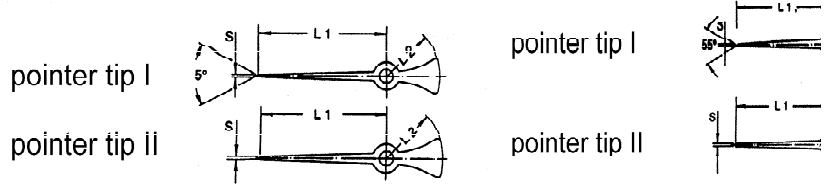

Checklist for pointers

DIN

USA

Vane number as per price list

Alternatively if not listed:

L1
 L2
 S

Regular pointer

Adjustable with slotted bush

Micro adjustable

Material of vane

Coulour of vane

Material of collet

Colour of collet

Bore diameter of collet

Special features: